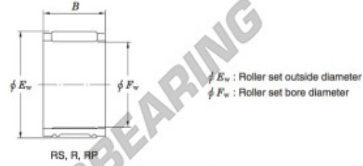

## Needle roller bearing R40-30-JTEKT - R40-30-JTEKT

<https://www.123bearing.com/bearing-housing/needle-roller-bearing/needle/r40-30-jtekt>

Needle roller and cage assemblies Koyo

Boundary dimensions (mm)			Basic load ratings (kN)			Limiting speeds (min <sup>-1</sup> )	Bearing No.	Special series (Cage)	[Outer] Mass (g)
$F_w$	$E_w$	$B$	$C_r$	$C_0$	Oil lub.				
40	45	30	30.5	64.4	12 000	<b>R40/30</b>	—	55	

### PRODUCT FEATURES

Brand	JTEKT
N° Ean13	4549250046001
Inside diameter	40 mm
Outside diameter	45 mm
Thickness	30 mm
Weight	55 g
Packaging	1

[contact@123bearing.com](mailto:contact@123bearing.com)

(646) 712 9672