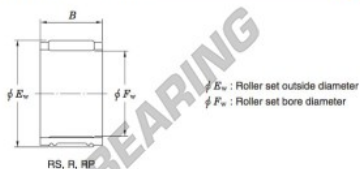

Needle roller bearing RF384426-JTEKT - RF384426-JTEKT

<https://www.123bearing.com/bearing-housing/needle-roller-bearing/needle/rf384426-jtekt>

Needle roller and cage assemblies Koyo

Boundary dimensions (mm)			Basic load ratings (kN)			Limiting speeds (min ⁻¹)	Bearing No.	Special series (Cage)	[Outer] Mass (g)
F_w	E_w	B	C_r	C_0	Oil lub.				
38	44	26	28.7	51.1	12 000	RF384426	Polyamide	29	

PRODUCT FEATURES

Brand	JTEKT
N° Ean13	4549250044717
Inside diameter	38 mm
Outside diameter	44 mm
Thickness	26 mm
Weight	29 g
Packaging	-

contact@123bearing.com

(646) 712 9672

CRT4 de Lesquin 60 Rue Du Haut De Sainghin 59273 Fretin FRANCE