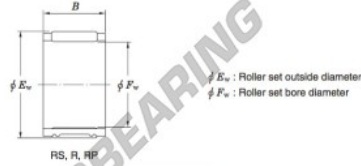

## Needle roller bearing RSU384425AF-JTEKT - RSU384425AF-JTEKT

<https://www.123bearing.com/bearing-housing/needle-roller-bearing/needle/rsu384425af-jtekt>

Needle roller and cage assemblies Koyo

Boundary dimensions (mm.)			Basic load ratings (kN)		Limiting speeds (min <sup>-1</sup> )	Bearing No.	Special series (Cage)	[Outer] Mass (g)
$F_w$	$E_w$	$B$	$C_r$	$C_{10}$	Oil lub.			
38	44	24.5	27.5	48.4	12 000	RSU384425AF	Double split	51

### PRODUCT FEATURES

Brand	JTEKT
N° Ean13	3663952468037
Inside diameter	38 mm
Outside diameter	44 mm
Thickness	24.5 mm
Weight	51 g
Packaging	1

[contact@123bearing.com](mailto:contact@123bearing.com)

(646) 712 9672