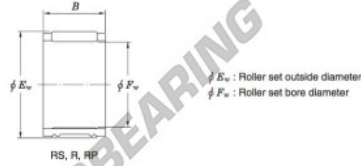

## Needle roller bearing RF384210-JTEKT - RF384210-JTEKT

<https://www.123bearing.com/bearing-housing/needle-roller-bearing/needle/rf384210-jtekt>

### Needle roller and cage assemblies Koyo

Boundary dimensions (mm)			Basic load ratings (kN)			Limiting speeds (min <sup>-1</sup> )		Bearing No.	Special series (Cage)	[Outer] Mass (g)
$F_w$	$E_w$	$B$	$C_r$	$C_0$	Oil lub.					
38	42	10	8.9	15.2	13 000		<b>RF384210</b>	Polyamide	6.6	

## PRODUCT FEATURES

Brand	JTEKT
N° Ean13	3663952468013
Inside diameter	38 mm
Outside diameter	42 mm
Thickness	10 mm
Weight	6.6 g
Packaging	1

[contact@123bearing.com](mailto:contact@123bearing.com)

(646) 712 9672