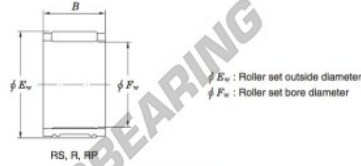

Needle roller cage RS374231-JTEKT - RS374231-JTEKT

<https://www.123bearing.com/bearing-housing/needle-roller-bearing/cage/rs374231-jtekt>

Needle roller and cage assemblies Koyo

Boundary dimensions (mm)			Basic load ratings (kN)			Limiting speeds (min ⁻¹)	Bearing No.	Special series (Cage)	[Outer] Mass (g)
F _w	E _w	B	C _r	C ₀	Oil lub.				
37	42	31	33.9	72.1	13 000	RS374231	Welded	52	

PRODUCT FEATURES

Brand	JTEKT
N° Ean13	3663952467979
Inside diameter	37 mm
Outside diameter	42 mm
Thickness	31 mm
Weight	52 g
Packaging	1

contact@123bearing.com

(646) 712 9672

CRT4 de Lesquin 60 Rue Du Haut De Sainghin 59273 Fretin FRANCE