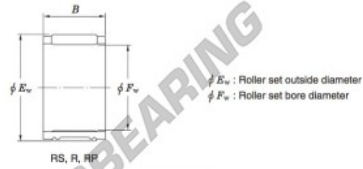

## Needle roller bearing RS374227-JTEKT - RS374227-JTEKT

<https://www.123bearing.com/bearing-housing/needle-roller-bearing/needle/rs374227-jtekt>

Needle roller and cage assemblies Koyo

Boundary dimensions (mm)			Basic load ratings (kN)		Limiting speeds (min <sup>-1</sup> )	Bearing No.	Special series (Cage)	[Outer] Mass (g)
$F_w$	$E_w$	$B$	$C_r$	$C_{10}$	Oil lub.			
37	42	27	30.8	63.6	13 000	<b>RS374227</b>	—	46

### PRODUCT FEATURES

Brand	JTEKT
N° Ean13	3663952467948
Inside diameter	37 mm
Outside diameter	42 mm
Thickness	27 mm
Weight	46 g
Packaging	1

[contact@123bearing.com](mailto:contact@123bearing.com)

(646) 712 9672