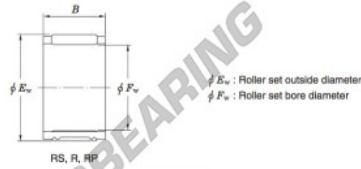

Needle roller bearing 37R4222-JTEKT - 37R4222-JTEKT

<https://www.123bearing.com/bearing-housing/needle-roller-bearing/needle/37r4222-jtekt>

Needle roller and cage assemblies Koyo

Boundary dimensions (mm)			Basic load ratings (kN)		Limiting speeds (min ⁻¹)	Bearing No.	Special series (Cage)	[Outer] Mass (g)
F_w	E_w	B	C_r	C_0	Oil lub.			
37	42	22	24.0	46.3	13 000	37R4222	—	38

PRODUCT FEATURES

Brand	JTEKT
N° Ean13	3663952467924
Inside diameter	37 mm
Outside diameter	42 mm
Thickness	22 mm
Weight	38 g
Packaging	1

contact@123bearing.com

(646) 712 9672

CRT4 de Lesquin 60 Rue Du Haut De Sainghin 59273 Fretin FRANCE