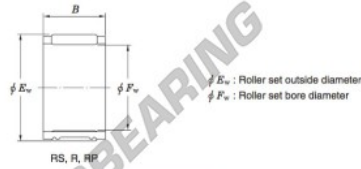

## Needle roller bearing RF364225-1-JTEKT - RF364225-1-JTEKT

<https://www.123bearing.com/bearing-housing/needle-roller-bearing/needle/rf364225-1-jtekt>

Needle roller and cage assemblies Koyo

Boundary dimensions (mm.)			Basic load ratings (kN)			Limiting speeds (min <sup>-1</sup> )	Bearing No.	Special series (Cage)	[Outer] Mass (g)
$F_w$	$E_w$	B	$C_r$	$C_{10}$	Oil lub.				
36	42	25	33.1	60.9	13 000	<b>RF364225-1</b>	Polyamide	34	

### PRODUCT FEATURES

Brand	JTEKT
N° Ean13	3663952467863
Inside diameter	36 mm
Outside diameter	42 mm
Thickness	25 mm
Weight	34 g
Packaging	1

[contact@123bearing.com](mailto:contact@123bearing.com)

(646) 712 9672