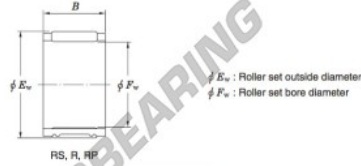

Needle roller bearing 36R4010-JTEKT - 36R4010-JTEKT

<https://www.123bearing.com/bearing-housing/needle-roller-bearing/needle/36r4010-jtekt>

Needle roller and cage assemblies Koyo

Boundary dimensions (mm)			Basic load ratings (kN)		Limiting speeds (min ⁻¹)	Bearing No.	Special series (Cage)	[Outer] Mass (g)
F_w	E_w	B	C_r	C_0	Oil lub.			
36	40	10	9.6	16.5	13 000	36R4010	—	14

PRODUCT FEATURES

Brand	JTEKT
N° Ean13	3663952467795
Inside diameter	36 mm
Outside diameter	40 mm
Thickness	10 mm
Weight	14 g
Packaging	1

contact@123bearing.com

(646) 712 9672

CRT4 de Lesquin 60 Rue Du Haut De Sainghin 59273 Fretin FRANCE