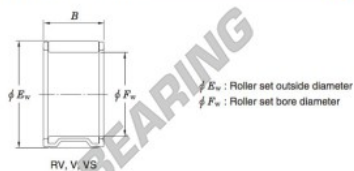

Needle roller bearing VS35-30-JTEKT - VS35-30-JTEKT

<https://www.123bearing.com/bearing-housing/needle-roller-bearing/needle/vs35-30-jtekt>

Needle roller and cage assemblies Koyo

Boundary dimensions (mm)			Basic load ratings (kN)		Limiting speeds (min ⁻¹)	Bearing No.	Special series (Cage)	[Refer.] Mass (g)
F_w	E_w	B	C_r	C_{10}	Oil lub.			
35	42	30	39.9	66.8	13 000	VS35/30	Width tolerance special ¹⁾	59

PRODUCT FEATURES

Brand	JTEKT
N° Ean13	3663952467764
Inside diameter	35 mm
Outside diameter	42 mm
Thickness	30 mm
Weight	59 g
Packaging	1

contact@123bearing.com

(646) 712 9672

CRT4 de Lesquin 60 Rue Du Haut De Sainghin 59273 Fretin FRANCE