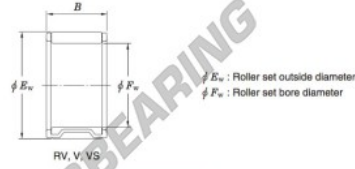

Needle roller bearing VS35-20-JTEKT - VS35-20-JTEKT

<https://www.123bearing.com/bearing-housing/needle-roller-bearing/needle/vs35-20-jtekt>

Needle roller and cage assemblies Koyo

Boundary dimensions (mm)			Basic load ratings (kN)		Limiting speeds (min ⁻¹)	Bearing No.	Special series (Cage)	[Outer] Mass (g)
F_w	E_w	B	C_r	C_0	Oil lub.			
35	42	20	27.2	42.0	13 000	VS35/20	—	42

PRODUCT FEATURES

Brand	JTEKT
N° Ean13	4549250084386
Inside diameter	35 mm
Outside diameter	42 mm
Thickness	20 mm
Weight	42 g
Packaging	1

contact@123bearing.com

(646) 712 9672

CRT4 de Lesquin 60 Rue Du Haut De Sainghin 59273 Fretin FRANCE