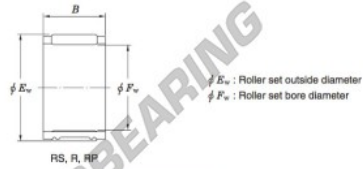

Needle roller cage RP354029-1-JTEKT - RP354029-1-JTEKT

<https://www.123bearing.com/bearing-housing/needle-roller-bearing/cage/rp354029-1-jtekt>

Needle roller and cage assemblies Koyo

Boundary dimensions (mm.)			Basic load ratings (kN)			Limiting speeds (min ⁻¹)	Bearing No.	Special series (Cage)	[Outer] Mass (g)
F_w	E_w	B	C_r	C_0	Oil lub.				
35	40	29	30.6	61.7	13 000	RP354029-1	Width tolerance special ¹⁾	33	

PRODUCT FEATURES

Brand	JTEKT
N° Ean13	4549250045615
Inside diameter	35 mm
Outside diameter	40 mm
Thickness	29 mm
Weight	33 g
Packaging	1
Standard	No standard

contact@123bearing.com

(646) 712 9672

CRT4 de Lesquin 60 Rue Du Haut De Sainghin 59273 Fretin FRANCE