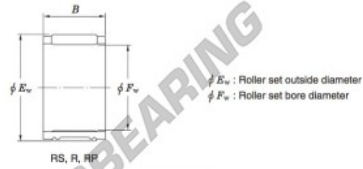

Needle roller bearing RF354028-JTEKT - RF354028-JTEKT

<https://www.123bearing.com/bearing-housing/needle-roller-bearing/needle/rf354028-jtekt>

Needle roller and cage assemblies Koyo

Boundary dimensions (mm.)			Basic load ratings (kN)			Limiting speeds (min ⁻¹)	Bearing No.	Special series (Cage)	[Outer] Mass (g)
F_w	E_w	B	C_r	C_0	Oil lub.				
35	40	28	28.7	56.9	13 000	RF354028	Polyamide	27	

PRODUCT FEATURES

Brand	JTEKT
N° Ean13	3663952467672
Inside diameter	35 mm
Outside diameter	40 mm
Thickness	28 mm
Weight	27 g
Packaging	1

contact@123bearing.com

(646) 712 9672

CRT4 de Lesquin 60 Rue Du Haut De Sainghin 59273 Fretin FRANCE