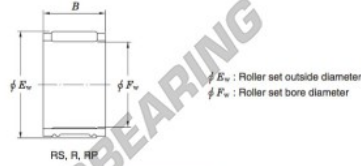

## Needle roller bearing RS323916-JTEKT - RS323916-JTEKT

<https://www.123bearing.com/bearing-housing/needle-roller-bearing/needle/rs323916-jtekt>

Needle roller and cage assemblies Koyo

Boundary dimensions (mm)			Basic load ratings (kN)			Limiting speeds (min <sup>-1</sup> )	Bearing No.	Special series (Cage)	[Outer] Mass (g)
$F_w$	$E_w$	$B$	$C_r$	$C_0$	Oil lub.				
32	39	16	21.2	29.8	14 000	<b>RS323916</b>	—	35	

### PRODUCT FEATURES

Brand	JTEKT
N° Ean13	3663952467498
Inside diameter	32 mm
Outside diameter	39 mm
Thickness	16 mm
Weight	35 g
Packaging	1

[contact@123bearing.com](mailto:contact@123bearing.com)

(646) 712 9672