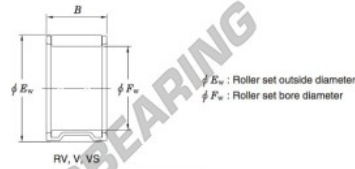

## Needle roller bearing 30V4232-JTEKT - 30V4232-JTEKT

<https://www.123bearing.com/bearing-housing/needle-roller-bearing/needle/30v4232-jtekt>

Needle roller and cage assemblies Koyo

Boundary dimensions (mm)			Basic load ratings (kN)		Limiting speeds (min <sup>-1</sup> )	Bearing No.	Special series (Cage)	[Refer.] Mass (g)
$F_w$	$E_w$	$B$	$C_r$	$C_0$	Oil lub.			
30	42	32	52.7	66.0	14 000	30V4232	Width tolerance special <sup>1)</sup>	108

### PRODUCT FEATURES

Brand	JTEKT
N° Ean13	3663952467375
Inside diameter	30 mm
Outside diameter	42 mm
Thickness	32 mm
Weight	108 g
Packaging	1

[contact@123bearing.com](mailto:contact@123bearing.com)

(646) 712 9672