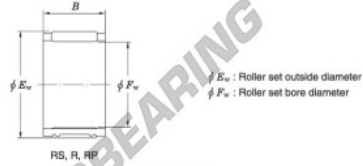

Needle roller cage RP303927-JTEKT - RP303927-JTEKT

<https://www.123bearing.com/bearing-housing/needle-roller-bearing/cage/rp303927-jtekt>

Needle roller and cage assemblies Koyo

Boundary dimensions (mm.)			Basic load ratings (kN)			Limiting speeds (min ⁻¹)	Bearing No.	Special series (Cage)	[Outer] Mass (g)
F_w	E_w	B	C_r	C_0	Oil lub.				
30	39	27	34.2	45.6	14 000	RP303927	—	51	

PRODUCT FEATURES

Brand	JTEKT
N° Ean13	3663952467306
Inside diameter	30 mm
Outside diameter	39 mm
Thickness	27 mm
Weight	51 g
Packaging	1
Standard	No standard

contact@123bearing.com

(646) 712 9672

CRT4 de Lesquin 60 Rue Du Haut De Sainghin 59273 Fretin FRANCE