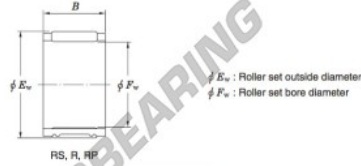

Needle roller bearing R29-22A-JTEKT - R29-22A-JTEKT

<https://www.123bearing.com/bearing-housing/needle-roller-bearing/needle/r29-22a-jtekt>

Needle roller and cage assemblies Koyo

Boundary dimensions (mm.)			Basic load ratings (kN)		Limiting speeds (min ⁻¹)	Bearing No.	Special series (Cage)	[Outer] Mass (g)
F_w	E_w	B	C_r	C_0	Oil lub.			
29	34	22	17.3	27.5	16 000	R29/22A	—	30

PRODUCT FEATURES

Brand	JTEKT
N° Ean13	3663952467139
Inside diameter	29 mm
Outside diameter	34 mm
Thickness	22 mm
Weight	30 g
Packaging	1

contact@123bearing.com

(646) 712 9672

CRT4 de Lesquin 60 Rue Du Haut De Sainghin 59273 Fretin FRANCE