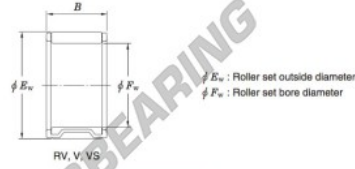

Needle roller bearing RV284028-JTEKT - RV284028-JTEKT

<https://www.123bearing.com/bearing-housing/needle-roller-bearing/needle/rv284028-jtekt>

Needle roller and cage assemblies Koyo

Boundary dimensions (mm)			Basic load ratings (kN)		Limiting speeds (min ⁻¹)	Bearing No.	Special series (Cage)	[Outer] Mass (g)
F_w	E_w	B	C_r	C_{10}	Oil lub.			
28	40	28	49.1	59.5	15 000	RV284028	—	90

PRODUCT FEATURES

Brand	JTEKT
N° Ean13	3663952467108
Inside diameter	28 mm
Inside diameter	1.102" inch
Outside diameter	40 mm
Outside diameter	1.575" inch
Thickness	28 mm
Thickness	1.102" inch
Weight	90 g
Packaging	1