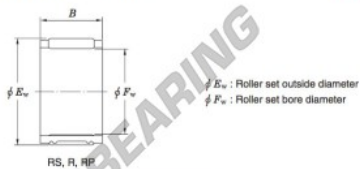

Needle roller bearing RS283824-JTEKT - RS283824-JTEKT

<https://www.123bearing.com/bearing-housing/needle-roller-bearing/needle/rs283824-jtekt>

Needle roller and cage assemblies Koyo

Boundary dimensions (mm)			Basic load ratings (kN)		Limiting speeds (min ⁻¹)	Bearing No.	Special series (Cage)	[Outer] Mass (g)
F_w	E_w	B	C_r	C_{10}	Oil lub.			
28	38	24	31.2	37.1	15 000	RS283824	—	70

PRODUCT FEATURES

Brand	JTEKT
N° Ean13	3663952467092
Inside diameter	28 mm
Outside diameter	38 mm
Thickness	24 mm
Weight	70 g
Packaging	1

contact@123bearing.com

(646) 712 9672

CRT4 de Lesquin 60 Rue Du Haut De Sainghin 59273 Fretin FRANCE