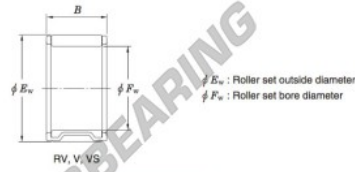

Needle roller bearing RV253733-JTEKT - RV253733-JTEKT

<https://www.123bearing.com/bearing-housing/needle-roller-bearing/needle/rv253733-jtekt>

Needle roller and cage assemblies Koyo

Boundary dimensions (mm)			Basic load ratings (kN)		Limiting speeds (min ⁻¹)	Bearing No.	Special series (Cage)	[Outer] Mass (g)
F_w	E_w	B	C_r	C_{10}	Oil lub.			
25	37	33	47.5	55.7	16 000	RV253733	—	96

PRODUCT FEATURES

Brand	JTEKT
N° Ean13	4549250045882
Inside diameter	25 mm
Outside diameter	37 mm
Thickness	33 mm
Weight	96 g
Packaging	1

contact@123bearing.com

(646) 712 9672

CRT4 de Lesquin 60 Rue Du Haut De Sainghin 59273 Fretin FRANCE