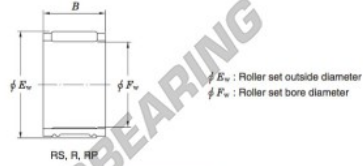

Needle roller bearing 25R3525-JTEKT - 25R3525-JTEKT

<https://www.123bearing.com/bearing-housing/needle-roller-bearing/needle/25r3525-jtekt>

Needle roller and cage assemblies Koyo

Boundary dimensions (mm)			Basic load ratings (kN)			Limiting speeds (min ⁻¹)	Bearing No.	Special series (Cage)	[Outer] Mass (g)
F_w	E_w	B	C_r	C_0	Oil lub.				
25	35	25	32.5	38.0	17 000	25R3525	—	65	

PRODUCT FEATURES

Brand	JTEKT
N° Ean13	4549250106873
Inside diameter	25 mm
Outside diameter	35 mm
Thickness	25 mm
Weight	65 g
Packaging	1

contact@123bearing.com

(646) 712 9672

CRT4 de Lesquin 60 Rue Du Haut De Sainghin 59273 Fretin FRANCE