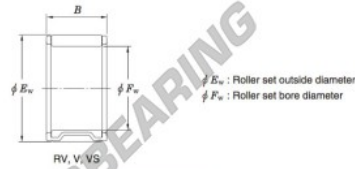

## Needle roller bearing RV253232-JTEKT - RV253232-JTEKT

<https://www.123bearing.com/bearing-housing/needle-roller-bearing/needle/rv253232-jtekt>

Needle roller and cage assemblies Koyo

Boundary dimensions (mm)			Basic load ratings (kN)		Limiting speeds (min <sup>-1</sup> )	Bearing No.	Special series (Cage)	[Refer.] Mass (g)
$F_w$	$E_w$	$B$	$C_r$	$C_{10}$	Oil lub.			
25	32	32	39.6	62.0	18 000	RV253232	—	49

### PRODUCT FEATURES

Brand	JTEKT
N° Ean13	3663952466866
Inside diameter	25 mm
Outside diameter	32 mm
Thickness	32 mm
Weight	49 g
Packaging	1

[contact@123bearing.com](mailto:contact@123bearing.com)

(646) 712 9672