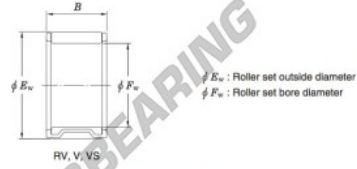

## Needle roller bearing RV243215-4-JTEKT - RV243215-4-JTEKT

<https://www.123bearing.com/bearing-housing/needle-roller-bearing/needle/rv243215-4-jtekt>

### Needle roller and cage assemblies Koyo

Boundary dimensions (mm)			Basic load ratings (kN)		Limiting speeds (min <sup>-1</sup> )	Bearing No.	Special series (Cage)	[Outer] Mass (g)
$F_w$	$E_w$	$B$	$C_r$	$C_{10}$	Oil lub.			
24	32	15	20.0	232	18 000	RV243215-4	—	27

## PRODUCT FEATURES

Brand	JTEKT
N° Ean13	3663952466712
Inside diameter	24 mm
Outside diameter	32 mm
Thickness	15 mm
Weight	27 g
Packaging	1

[contact@123bearing.com](mailto:contact@123bearing.com)

(646) 712 9672