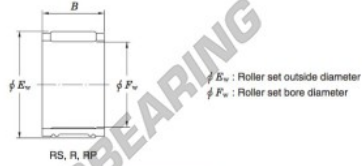

Needle roller bearing RS242823-JTEKT - RS242823-JTEKT

<https://www.123bearing.com/bearing-housing/needle-roller-bearing/needle/rs242823-jtekt>

Needle roller and cage assemblies Koyo

Boundary dimensions (mm)			Basic load ratings (kN)		Limiting speeds (min ⁻¹)	Bearing No.	Special series (Cage)	[Outer] Mass (g)
F_w	E_w	B	C_r	C_0	Oil lub.			
24	28	23	18.2	32.9	19 000	RS242823	—	21

PRODUCT FEATURES

Brand	JTEKT
N° Ean13	3663952466705
Inside diameter	24 mm
Outside diameter	28 mm
Thickness	23 mm
Weight	21 g
Packaging	1

contact@123bearing.com

(646) 712 9672

CRT4 de Lesquin 60 Rue Du Haut De Sainghin 59273 Fretin FRANCE