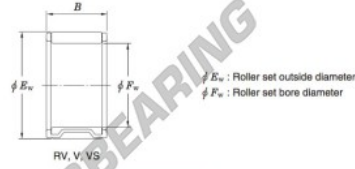

Needle roller bearing RV233015-JTEKT - RV233015-JTEKT

<https://www.123bearing.com/bearing-housing/needle-roller-bearing/needle/rv233015-jtekt>

Needle roller and cage assemblies Koyo

Boundary dimensions (mm)			Basic load ratings (kN)			Limiting speeds (min ⁻¹)	Bearing No.	Special series (Cage)	[Outer] Mass (g)
F_w	E_w	B	C_r	C_0	Oil lub.				
23	30	15	17.4	21.0	19 000	RV233015	—	21	

PRODUCT FEATURES

Brand	JTEKT
N° Ean13	3663952466668
Inside diameter	23 mm
Outside diameter	30 mm
Thickness	15 mm
Weight	21 g
Packaging	1

contact@123bearing.com

(646) 712 9672

CRT4 de Lesquin 60 Rue Du Haut De Sainghin 59273 Fretin FRANCE