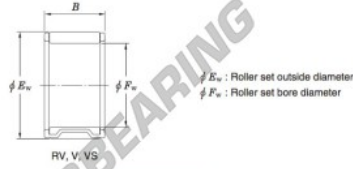

Needle roller bearing RV223216-JTEKT - RV223216-JTEKT

<https://www.123bearing.com/bearing-housing/needle-roller-bearing/needle/rv223216-jtekt>

Needle roller and cage assemblies Koyo

Boundary dimensions (mm)			Basic load ratings (kN)		Limiting speeds (min ⁻¹)	Bearing No.	Special series (Cage)	[Ref.] Mass (g)
F_w	E_w	B	C_r	C_{10}	Oil lub.			
22	32	16	21.1	21.3	19 000	RV223216	—	35

PRODUCT FEATURES

Brand	JTEKT
N° Ean13	3663952466637
Inside diameter	22 mm
Outside diameter	32 mm
Thickness	16 mm
Weight	35 g
Packaging	1

contact@123bearing.com

(646) 712 9672

CRT4 de Lesquin 60 Rue Du Haut De Sainghin 59273 Fretin FRANCE