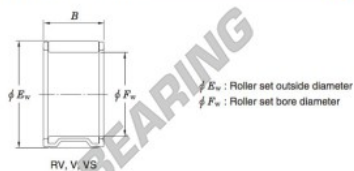

Needle roller bearing RV223020-1-JTEKT - RV223020-1-JTEKT

<https://www.123bearing.com/bearing-housing/needle-roller-bearing/needle/rv223020-1-jtekt>

Needle roller and cage assemblies Koyo

Boundary dimensions (mm)			Basic load ratings (kN)		Limiting speeds (min ⁻¹)	Bearing No.	Special series (Cage)	[Outer] Mass (g)
F_w	E_w	B	C_r	C_{10}	Oil lub.			
22	30	20	24.1	28.8	19 000	RV223020-1	—	31

PRODUCT FEATURES

Brand	JTEKT
N° Ean13	4549250279805
Inside diameter	22 mm
Inside diameter	0.866" inch
Outside diameter	30 mm
Outside diameter	1.181" inch
Thickness	20 mm
Thickness	0.787" inch
Weight	31 g
Packaging	1