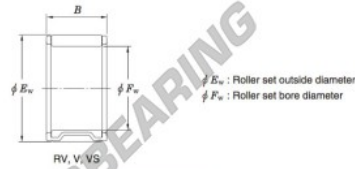

## Needle roller bearing RV223018-JTEKT - RV223018-JTEKT

<https://www.123bearing.com/bearing-housing/needle-roller-bearing/needle/rv223018-jtekt>

Needle roller and cage assemblies Koyo

Boundary dimensions (mm)			Basic load ratings (kN)			Limiting speeds (min <sup>-1</sup> )	Bearing No.	Special series (Cage)	[Outer] Mass (g)
$F_w$	$E_w$	B	$C_r$	$C_0$	Oil lub.				
22	30	18	21.8	25.2	19 000	RV223018	—	30	

### PRODUCT FEATURES

Brand	JTEKT
N° Ean13	3663952466606
Inside diameter	22 mm
Outside diameter	30 mm
Thickness	18 mm
Weight	30 g
Packaging	1

[contact@123bearing.com](mailto:contact@123bearing.com)

(646) 712 9672