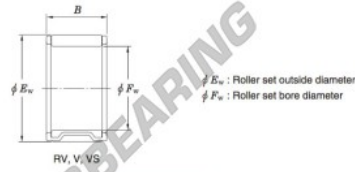

Needle roller bearing RV223015-JTEKT - RV223015-JTEKT

<https://www.123bearing.com/bearing-housing/needle-roller-bearing/needle/rv223015-jtekt>

Needle roller and cage assemblies Koyo

Boundary dimensions (mm)			Basic load ratings (kN)		Limiting speeds (min ⁻¹)	Bearing No.	Special series (Cage)	[Outer] Mass (g)
F_w	E_w	B	C_r	C_{10}	Oil lub.			
22	30	15	16.7	17.9	19 000	RV223015	—	25

PRODUCT FEATURES

Brand	JTEKT
N° Ean13	3663952466590
Inside diameter	22 mm
Outside diameter	30 mm
Thickness	15 mm
Weight	25 g
Packaging	1

contact@123bearing.com

(646) 712 9672

CRT4 de Lesquin 60 Rue Du Haut De Sainghin 59273 Fretin FRANCE