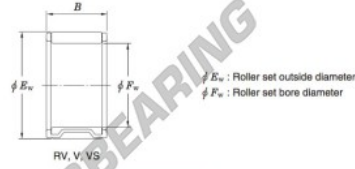

Needle roller bearing RV222917-JTEKT - RV222917-JTEKT

<https://www.123bearing.com/bearing-housing/needle-roller-bearing/needle/rv222917-jtekt>

Needle roller and cage assemblies Koyo

Boundary dimensions (mm)			Basic load ratings (kN)		Limiting speeds (min ⁻¹)		Bearing No.	Special series (Cage)	[Refer.] Mass (g)
F_w	E_w	B	C_r	C_{10}	Oil lub.	20 000			
22	29	17	17.0	20.0			RV222917	—	23

PRODUCT FEATURES

Brand	JTEKT
N° Ean13	3663952466583
Inside diameter	22 mm
Outside diameter	29 mm
Thickness	17 mm
Weight	23 g
Packaging	1

contact@123bearing.com

(646) 712 9672

CRT4 de Lesquin 60 Rue Du Haut De Sainghin 59273 Fretin FRANCE