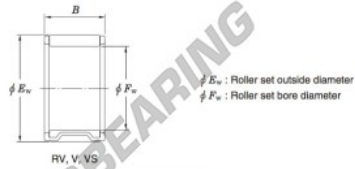

Needle roller bearing VS22-23B-JTEKT - VS22-23B-JTEKT

<https://www.123bearing.com/bearing-housing/needle-roller-bearing/needle/vs22-23b-jtekt>

Needle roller and cage assemblies Koyo

Boundary dimensions (mm)			Basic load ratings (kN)		Limiting speeds (min ⁻¹)	Bearing No.	Special series (Cage)	[liter.] Mass (g)
F_w	E_w	B	C_r	C_{10}	Oil lub.			
22	28	23	24.2	35.1	20 000	VS22/23B	Width tolerance special ¹⁾	25

PRODUCT FEATURES

Brand	JTEKT
N° Ean13	4549250084379
Inside diameter	22 mm
Outside diameter	28 mm
Thickness	23 mm
Weight	25 g
Packaging	1

contact@123bearing.com

(646) 712 9672

CRT4 de Lesquin 60 Rue Du Haut De Sainghin 59273 Fretin FRANCE