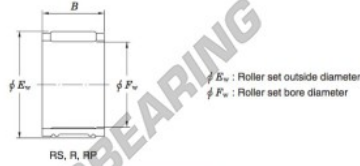

Needle roller bearing RS222811-JTEKT - RS222811-JTEKT

<https://www.123bearing.com/bearing-housing/needle-roller-bearing/needle/rs222811-jtekt>

Needle roller and cage assemblies Koyo

Boundary dimensions (mm)			Basic load ratings (kN)		Limiting speeds (min ⁻¹)	Bearing No.	Special series (Cage)	Mass (g)
F_w	E_w	B	C_r	C_{10}	Oil lub.			
22	28	11	9.5	10.5	20 000	RS222811	—	15

PRODUCT FEATURES

Brand	JTEKT
N° Ean13	3663952466538
Inside diameter	22 mm
Inside diameter	0.866" inch
Outside diameter	28 mm
Outside diameter	1.102" inch
Thickness	11 mm
Thickness	0.433" inch
Weight	15 g
Packaging	1