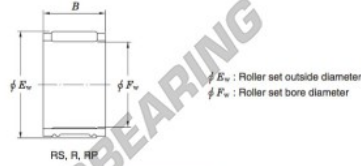

## Needle roller bearing RS222612-JTEKT - RS222612-JTEKT

<https://www.123bearing.com/bearing-housing/needle-roller-bearing/needle/rs222612-jtekt>

Needle roller and cage assemblies Koyo

Boundary dimensions (mm)			Basic load ratings (kN)		Limiting speeds (min <sup>-1</sup> )	Bearing No.	Special series (Cage)	[Outer] Mass (g)
$F_w$	$E_w$	$B$	$C_r$	$C_{10}$	Oil lub.			
22	26	12	9.6	14.1	21 000	RS222612	—	10

### PRODUCT FEATURES

Brand	JTEKT
N° Ean13	3663952466491
Inside diameter	22 mm
Outside diameter	26 mm
Thickness	12 mm
Weight	10 g
Packaging	1

[contact@123bearing.com](mailto:contact@123bearing.com)

(646) 712 9672