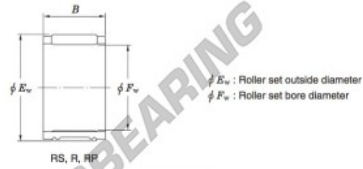

## Needle roller cage RP202820-JTEKT - RP202820-JTEKT

<https://www.123bearing.com/bearing-housing/needle-roller-bearing/cage/rp202820-jtekt>

Needle roller and cage assemblies Koyo

Boundary dimensions (mm)			Basic load ratings (kN)			Limiting speeds (min <sup>-1</sup> )	Bearing No.	Special series (Cage)	[Outer] Mass (g)
$F_w$	$E_w$	$B$	$C_r$	$C_0$	Oil lub.				
20	28	20	24.1	282	21 000	RP202820	—	28	

### PRODUCT FEATURES

Brand	JTEKT
N° Ean13	3663952466453
Inside diameter	20 mm
Outside diameter	28 mm
Thickness	20 mm
Weight	28 g
Packaging	1
Standard	No standard

[contact@123bearing.com](mailto:contact@123bearing.com)