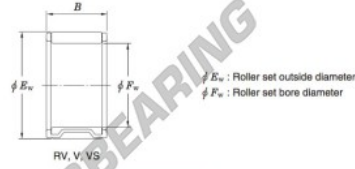

Needle roller bearing 20V2715-JTEKT - 20V2715-JTEKT

<https://www.123bearing.com/bearing-housing/needle-roller-bearing/needle/20v2715-jtekt>

Needle roller and cage assemblies Koyo

Boundary dimensions (mm)			Basic load ratings (kN)		Limiting speeds (min ⁻¹)	Bearing No.	Special series (Cage)	[Outer] Mass (g)
F_w	E_w	B	C_r	C_0	Oil lub.			
20	27	15	16.2	183	21 000	20V2715	—	19

PRODUCT FEATURES

Brand	JTEKT
N° Ean13	3663952466439
Inside diameter	20 mm
Outside diameter	27 mm
Thickness	15 mm
Weight	19 g
Packaging	1

contact@123bearing.com

(646) 712 9672

CRT4 de Lesquin 60 Rue Du Haut De Sainghin 59273 Fretin FRANCE