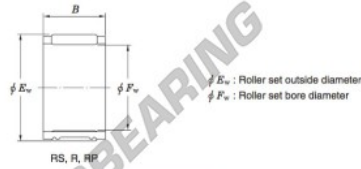

Needle roller bearing RF202525-JTEKT - RF202525-JTEKT

<https://www.123bearing.com/bearing-housing/needle-roller-bearing/needle/rf202525-jtekt>

Needle roller and cage assemblies Koyo

Boundary dimensions (mm.)			Basic load ratings (kN)			Limiting speeds (min ⁻¹)	Bearing No.	Special series (Cage)	[Outer] Mass (g)
F_w	E_w	B	C_r	C_0	Oil lub.				
20	25	25	18.8	27.9	22 000	RF202525	Polyamide	14	

PRODUCT FEATURES

Brand	JTEKT
N° Ean13	3663952466354
Inside diameter	20 mm
Inside diameter	0.787" inch
Outside diameter	25 mm
Outside diameter	0.984" inch
Thickness	25 mm
Thickness	0.984" inch
Weight	14 g
Packaging	1