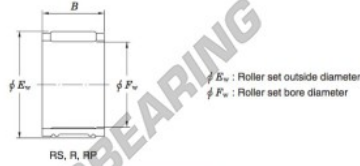

Needle roller bearing 17R2220-JTEKT - 17R2220-JTEKT

<https://www.123bearing.com/bearing-housing/needle-roller-bearing/needle/17r2220-jtekt>

Needle roller and cage assemblies Koyo

Boundary dimensions (mm)			Basic load ratings (kN)		Limiting speeds (min ⁻¹)	Bearing No.	Special series (Cage)	Outer Mass (g)
F_w	E_w	B	C_r	C_0	Oil lub.			
17	22	20	15.2	20.2	26 000	17R2220	—	17

PRODUCT FEATURES

Brand	JTEKT
N° Ean13	3663952466231
Inside diameter	17 mm
Outside diameter	22 mm
Thickness	20 mm
Weight	17 g
Packaging	1

contact@123bearing.com

(646) 712 9672

CRT4 de Lesquin 60 Rue Du Haut De Sainghin 59273 Fretin FRANCE