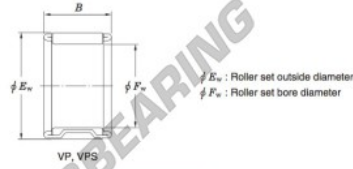

Needle roller bearing VPS16-28A-JTEKT - VPS16-28A-JTEKT

<https://www.123bearing.com/bearing-housing/needle-roller-bearing/needle/vps16-28a-jtekt>

Needle roller and cage assemblies Koyo

Boundary dimensions (mm)			Basic load ratings (kN)		Limiting speeds (min ⁻¹)	Bearing No.	Special series (Cage)	[Outer] Mass (g)
F_w	E_w	B	C_r	C_0	Oil lub.			
16	22	28.4	21.7	27.9	26 000	VPS16/28A	—	24

PRODUCT FEATURES

Brand	JTEKT
N° Ean13	3663952466163
Inside diameter	16 mm
Outside diameter	22 mm
Thickness	28.4 mm
Weight	24 g
Packaging	1

contact@123bearing.com

(646) 712 9672

CRT4 de Lesquin 60 Rue Du Haut De Sainghin 59273 Fretin FRANCE