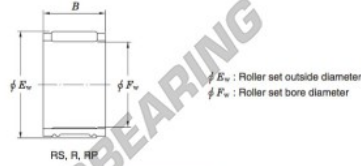

## Needle roller bearing RS16-24-JTEKT - RS16-24-JTEKT

<https://www.123bearing.com/bearing-housing/needle-roller-bearing/needle/rs16-24-jtekt>

Needle roller and cage assemblies Koyo

| Boundary dimensions (mm) |       |     | Basic load ratings (kN) |       |          | Limiting speeds (min <sup>-1</sup> ) | Bearing No.                           | Special series (Cage) | [Ref.] Mass (g) |
|--------------------------|-------|-----|-------------------------|-------|----------|--------------------------------------|---------------------------------------|-----------------------|-----------------|
| $F_w$                    | $E_w$ | $B$ | $C_r$                   | $C_0$ | Oil lub. |                                      |                                       |                       |                 |
| 16                       | 22    | 24  | 20.4                    | 25.5  | 26 000   | <b>RS16/24</b>                       | Width tolerance special <sup>1)</sup> | 23                    |                 |

### PRODUCT FEATURES

|                  |               |
|------------------|---------------|
| Brand            | JTEKT         |
| N° Ean13         | 3663952466156 |
| Inside diameter  | 16 mm         |
| Outside diameter | 22 mm         |
| Thickness        | 24 mm         |
| Weight           | 23 g          |
| Packaging        | 1             |