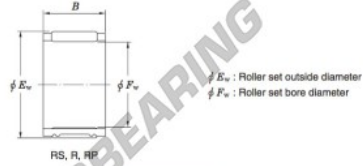

Needle roller bearing RS151908A-JTEKT - RS151908A-JTEKT

<https://www.123bearing.com/bearing-housing/needle-roller-bearing/needle/rs151908a-jtekt>

Needle roller and cage assemblies Koyo

Boundary dimensions (mm)			Basic load ratings (kN)			Limiting speeds (min ⁻¹)		Bearing No.	Special series (Cage)	[Outer] Mass (g)
F_w	E_w	B	C_r	C_0	Oil lub.					
15	19	7.8	4.7	50		29 000	RS151908A	—	5.0	

PRODUCT FEATURES

Brand	JTEKT
N° Ean13	3663952466019
Inside diameter	15 mm
Outside diameter	19 mm
Thickness	7.8 mm
Weight	5 g
Packaging	1

contact@123bearing.com

(646) 712 9672

CRT4 de Lesquin 60 Rue Du Haut De Sainghin 59273 Fretin FRANCE