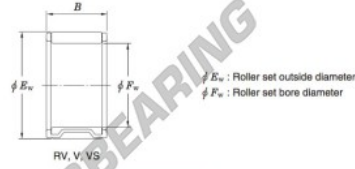

Needle roller bearing RV141909P1-JTEKT - RV141909P1-JTEKT

<https://www.123bearing.com/bearing-housing/needle-roller-bearing/needle/rv141909p1-jtekt>

Needle roller and cage assemblies Koyo

Boundary dimensions (mm)			Basic load ratings (kN)		Limiting speeds (min ⁻¹)	Bearing No.	Special series (Cage)	[Refer.] Mass (g)
F_w	E_w	B	C_r	C_{10}	Oil lub.			
14	19	9	7.0	7.1	30 000	RV141909P1	—	5.7

PRODUCT FEATURES

Brand	JTEKT
N° Ean13	3663952465999
Inside diameter	14 mm
Outside diameter	19 mm
Thickness	9 mm
Weight	5.7 g
Packaging	1

contact@123bearing.com

(646) 712 9672

CRT4 de Lesquin 60 Rue Du Haut De Sainghin 59273 Fretin FRANCE