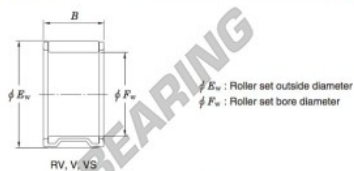

## Needle roller bearing RV121712A-2-JTEKT - RV121712A-2-JTEKT

<https://www.123bearing.com/bearing-housing/needle-roller-bearing/needle/rv121712a-2-jtekt>

### Needle roller and cage assemblies Koyo

Boundary dimensions (mm)			Basic load ratings (kN)		Limiting speeds (min <sup>-1</sup> )	Bearing No.	Special series (Cage)	[Outer] Mass (g)
$F_w$	$E_w$	$B$	$C_r$	$C_{10}$	Oil lub.			
12	17	11.5	8.2	8.3	34 000	RV121712A-2	—	6.6

## PRODUCT FEATURES

Brand	JTEKT
N° Ean13	3663952465920
Inside diameter	12 mm
Outside diameter	17 mm
Thickness	11.5 mm
Weight	6.6 g
Packaging	1

[contact@123bearing.com](mailto:contact@123bearing.com)

(646) 712 9672