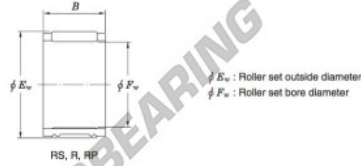

Needle roller bearing RS10-10-JTEKT - RS10-10-JTEKT

<https://www.123bearing.com/bearing-housing/needle-roller-bearing/needle/rs10-10-jtekt>

Needle roller and cage assemblies Koyo

Boundary dimensions (mm)			Basic load ratings (kN)			Limiting speeds (min ⁻¹)	Bearing No.	Special series (Cage)	[Outer] Mass (g)
F_w	E_w	B	C_r	C_0	Oil lub.				
10	14	10	5.1	5.0	40 000	RS10/10	—	4.3	

PRODUCT FEATURES

Brand	JTEKT
N° Ean13	3663952465876
Inside diameter	10 mm
Outside diameter	14 mm
Thickness	10 mm
Weight	4.3 g
Packaging	1

contact@123bearing.com

(646) 712 9672

CRT4 de Lesquin 60 Rue Du Haut De Sainghin 59273 Fretin FRANCE