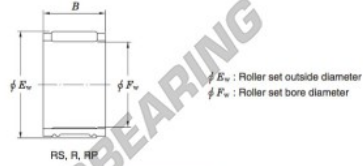

Needle roller bearing RS10-8-1-JTEKT - RS10-8-1-JTEKT

<https://www.123bearing.com/bearing-housing/needle-roller-bearing/needle/rs10-8-1-jtekt>

Needle roller and cage assemblies Koyo

Boundary dimensions (mm)			Basic load ratings (kN)		Limiting speeds (min ⁻¹)	Bearing No.	Special series (Cage)	[Outer] Mass (g)
F_w	E_w	B	C_r	C_0	Oil lub.			
10	14	8	4.5	4.3	40 000	RS10/8-1	—	3.5

PRODUCT FEATURES

Brand	JTEKT
N° Ean13	3663952465869
Inside diameter	10 mm
Outside diameter	14 mm
Thickness	8 mm
Weight	3.5 g
Packaging	1

contact@123bearing.com

(646) 712 9672

CRT4 de Lesquin 60 Rue Du Haut De Sainghin 59273 Fretin FRANCE