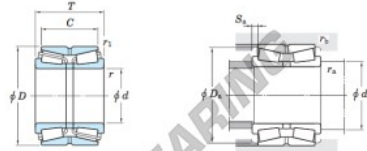

Tapered roller bearing 46T30311JR-57-JTEKT - 46T30311JR-57-JTEKT

<https://www.123bearing.com/bearing-housing/roller-bearing/tapered/46t30311jr-57-jtekt>

Double-row tapered roller bearings Koyo
TDO type

Boundary dimensions (mm)						Basic load ratings (kN)		Limiting speeds (min ⁻¹)	
d	D	T	C	r_1 min.	r_2 min.	C_r	C_{0r}	Grease lub.	Oil lub.
55	120	70	67	2	0.6	256	341	2 700	3 600

Bearing No.	Mounting dimensions (mm)					Constant e	Axial load factors			Refer.) Mass (kg)
	d_a min.	D_a min.	S_a min.	r_a max.	r_b max.		Y_2	Y_3	Y_0	
46T30311JR/57	67	111	6.5	2	0.6	0.35	1.96	2.91	1.91	3.57

PRODUCT FEATURES

Brand	JTEKT
N° Ean13	3663952437569
Inside diameter	55 mm
Inside diameter	2.165" inch
Outside diameter	120 mm
Outside diameter	4.724" inch
Thickness	70 mm
Thickness	2.756" inch
Packaging	1