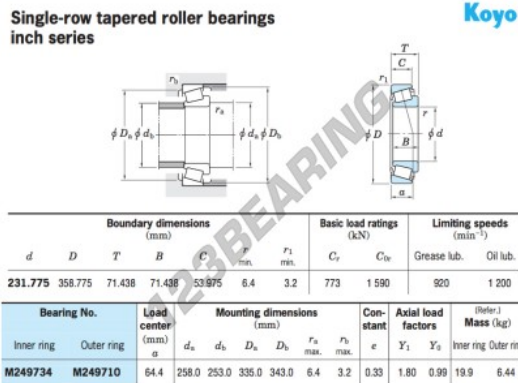

Tapered roller bearing

M249734-M249710-JTEKT - M249734-M249710-JTEKT

https://www.123bearing.com/bearing-housing/roller-bearing/tapered/m249734-m249710-jtekt

PRODUCT FEATURES

Brand	JTEKT
N° Ean13	3663952431857
Inside diameter	231.775 mm
Outside diameter	358.775 mm
Thickness	71.438 mm
Packaging	1