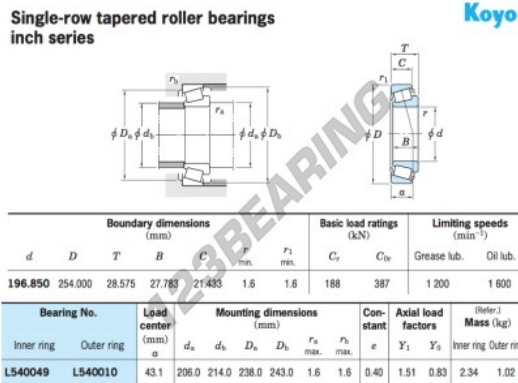

# Tapered roller bearing

## L540049-L540010-JTEKT - L540049-L540010-JTEKT

https://www.123bearing.com/bearing-housing/roller-bearing/tapered/l540049-l540010-jtekt

## PRODUCT FEATURES

Brand	JTEKT
N° Ean13	3663952431772
Inside diameter	196.85 mm
Outside diameter	254 mm
Thickness	28.575 mm
Packaging	1

[contact@123bearing.com](mailto:contact@123bearing.com)

(646) 712 9672