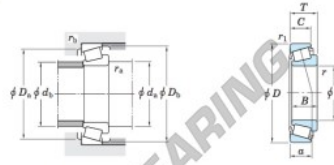

Tapered roller bearing HH224334-HH224310-JTEKT - HH224334-HH224310-JTEKT

<https://www.123bearing.com/bearing-housing/roller-bearing/tapered/hh224334-hh224310-jtekt>

Single-row tapered roller bearings
inch series

Koyo

Boundary dimensions (mm)							Basic load ratings (kN)			Limiting speeds (min ⁻¹)	
d	D	T	B	C	d_a	d_b	C_r	C_{10}	Grease lub. Oil lub.		
99.975	212.725	66.675	66.675	53.975	3.6	3.2	513	699	1 800	2 400	

Bearing No.		Load center (mm)	Mounting dimensions (mm)					Constant	Axial load factors		(Refer to) Mass (kg)		
Inner ring	Outer ring	a	d_a	d_b	D_a	D_b	r_a max.	r_b max.	e	Y_1	Y_2	Inner ring	Outer ring
HH224334	HH224310	47.6	122.0	117.0	192.0	202.0	3.6	3.2	0.33	1.84	1.01	7.91	3.03

PRODUCT FEATURES

Brand	JTEKT
N° Ean13	3663952429892
Inside diameter	99.975 mm
Outside diameter	212.725 mm
Thickness	66.675 mm
Packaging	1

contact@123bearing.com

(646) 712 9672

CRT4 de Lesquin 60 Rue Du Haut De Sainghin 59273 Fretin FRANCE