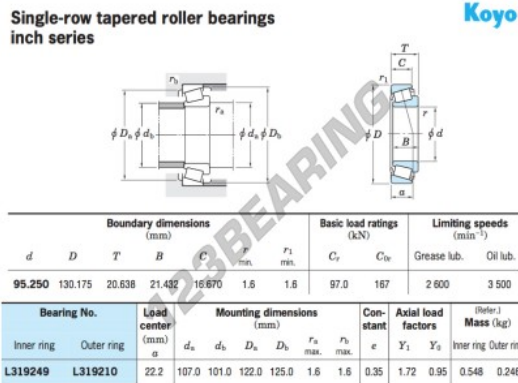

Tapered roller bearing

L319249-L319210-JTEKT - L319249-L319210-JTEKT

https://www.123bearing.com/bearing-housing/roller-bearing/tapered/l319249-l319210-jtekt

PRODUCT FEATURES

Brand	JTEKT
N° Ean13	3663952429809
Inside diameter	95.25 mm
Outside diameter	130.175 mm
Thickness	20.638 mm
Packaging	1