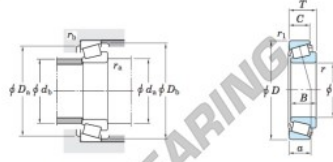

Tapered roller bearing 65237A-65500-JTEKT - 65237A-65500-JTEKT

<https://www.123bearing.com/bearing-housing/roller-bearing/tapered/65237a-65500-jtekt>

Single-row tapered roller bearings inch series Koyo

Boundary dimensions (mm)							Basic load ratings (kN)			Limiting speeds (min ⁻¹)	
d	D	T	B	C	r ₁	r ₂	C _r	C ₁₀	Grease lub.	Oil lub.	
60.325	127.000	44.450	44.450	34.925	1.6	3.2	208	269	3 300	4 400	

Bearing No.		Load center (mm)	Mounting dimensions (mm)						Constant	Axial load factors		(Refer) Mass (kg)	
Inner ring	Outer ring	a	d _a	d _b	D _a	D _b	r _a max.	r _b max.	e	Y ₁	Y ₂	Inner ring	Outer ring
65237A	65500	35.2	78.0	71.0	107.0	119.0	1.6	3.2	0.49	1.23	0.68	1.59	1.02

PRODUCT FEATURES

Brand	JTEKT
N° Ean13	3663952428413
Inside diameter	60.325 mm
Outside diameter	127 mm
Thickness	44.45 mm
Packaging	1

contact@123bearing.com

(646) 712 9672

CRT4 de Lesquin 60 Rue Du Haut De Sainghin 59273 Fretin FRANCE